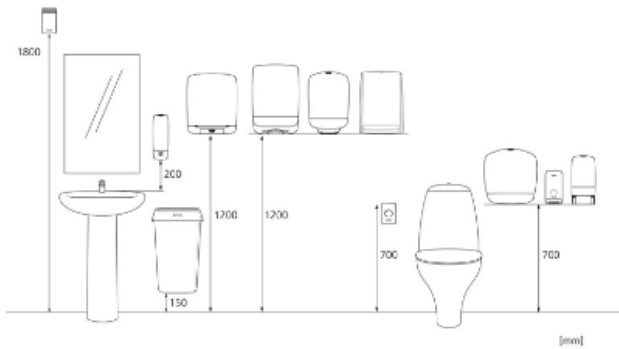

Product / Consumer pack

x 299 mm

y 434 mm

z 234 mm

White

2.78 kg

Transport pack

x 435 mm

z 1200 mm

72

258.718 kg

6414300093718

Measurements and installing**Related products**

460218
Katrin Basic System
towel M Blue

460232
Katrin Classic
System towel L2

460201
Katrin Basic System
towel M